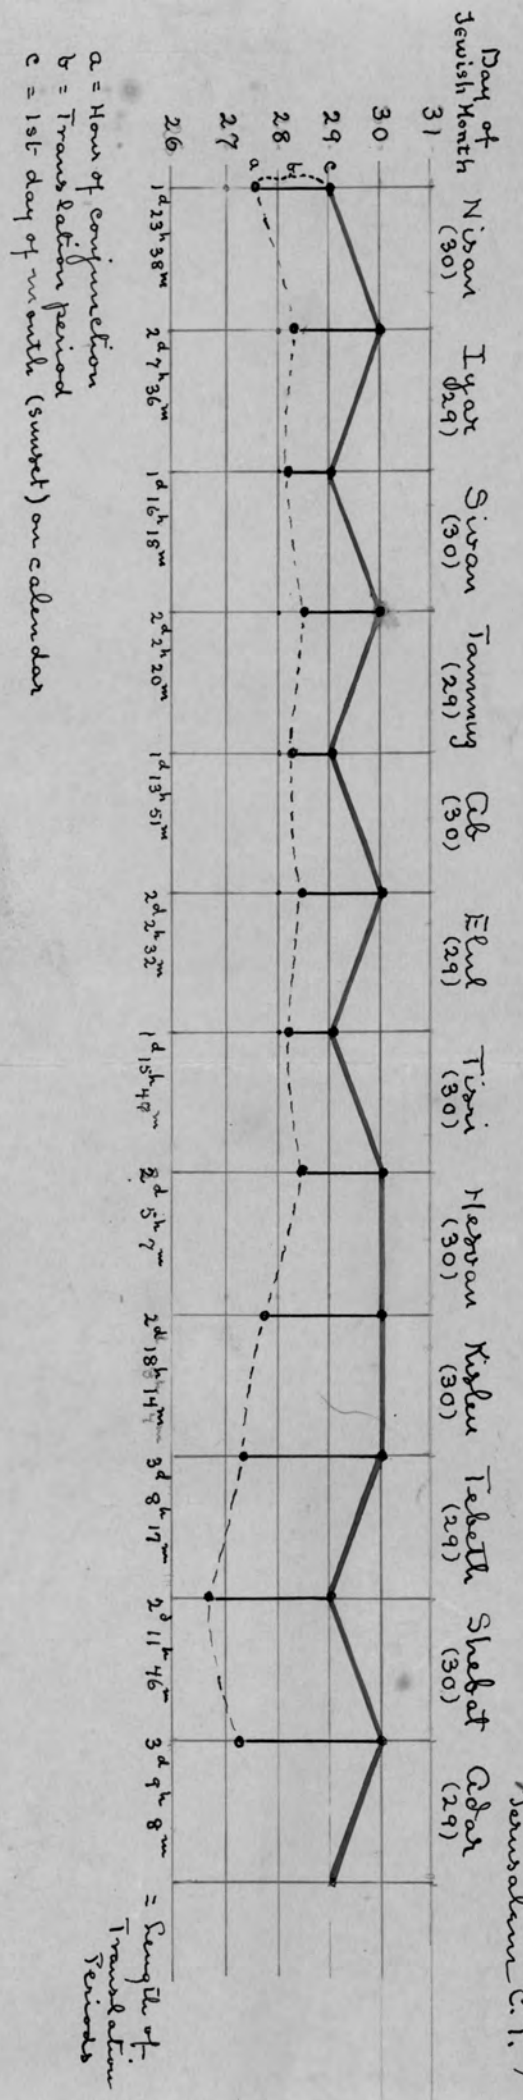

Monday YEAR 1844/1845 - 355 days
Jerusalem C.T.

Jewish Calendar-Months Coincident with Moori's Motion

Variation of
 Length of year determined by position of Passover
 (Adjustment for year's length made after 7th month)