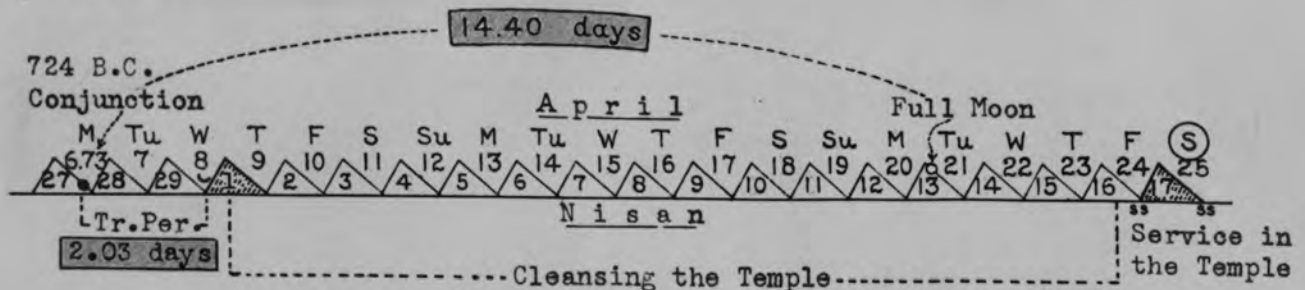

The following diagram illustrates the Translation Period:

Figure 20

ASTRONOMICAL ARGUMENT: The position of the conjunction in 724 B.C. is such that the only possible length for the Tr. Period is either 1.03, 2.03, or 3.03 days. It cannot be more or less, nor can it be any intervening figure. The Waxing Period of 14.40 days points at once to 2.03 days as the corresponding translation interval. For, if it were 3.03 days, the Waxing Period would have to be at least 15 days long, while a Translation Period of 1.03 days would demand around 14 days only. (Cf. Table Q.) Hence 1 Nisan must have coincided with Thursday, April 9, and 17 Nisan, with Sabbath, April 25.